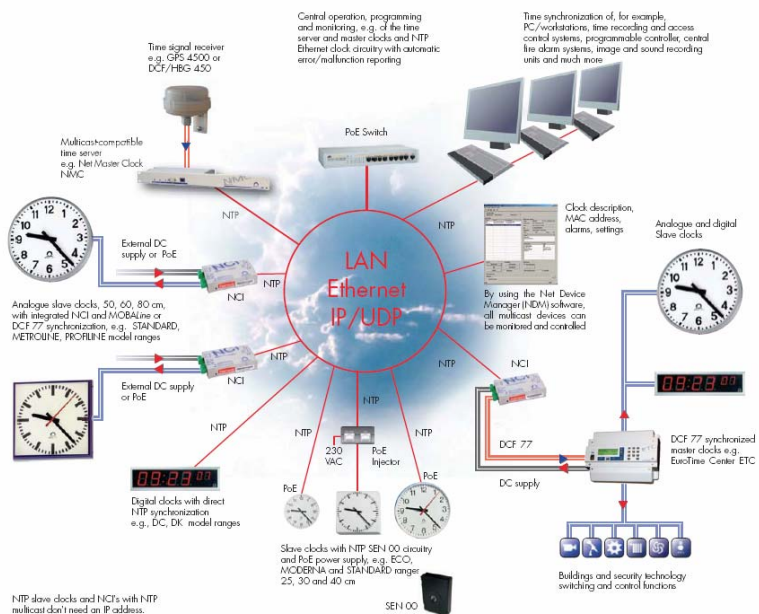

The ClockMasters website is updated on an ongoing basis —check it out today at www.clockmasters.com.au

Our newsletters are available by email. Send your email address and details to clocks@clockmasters.com.au